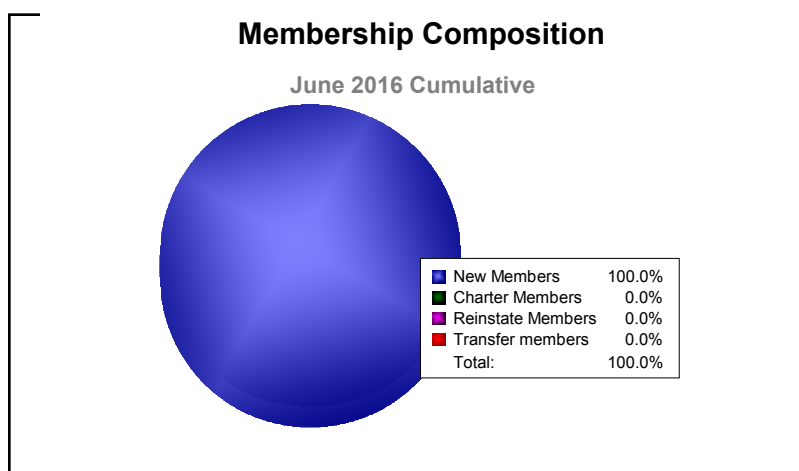

Year	New Clubs	Dropped Clubs	Gain/ Loss Clubs	New Members	Charter Members	Reinstate Members	Transfer Members	Total Member Added	Total Members Dropped	Gain/ Loss Members
2011-2012	0	-2	-2	28	0	1	0	29	-41	-12
2012-2013	0	0	0	23	0	2	0	25	-26	-1
2013-2014	0	-1	-1	16	3	43	1	63	-83	-20
2014-2015	0	-1	-1	16	2	70	1	89	-102	-13
2015-2016	0	-1	-1	9	0	0	0	9	-34	-25
<b>Average</b>	<b>0</b>	<b>-1</b>	<b>-1</b>	<b>18</b>	<b>1</b>	<b>23</b>	<b>0</b>	<b>43</b>	<b>-57</b>	<b>-14</b>