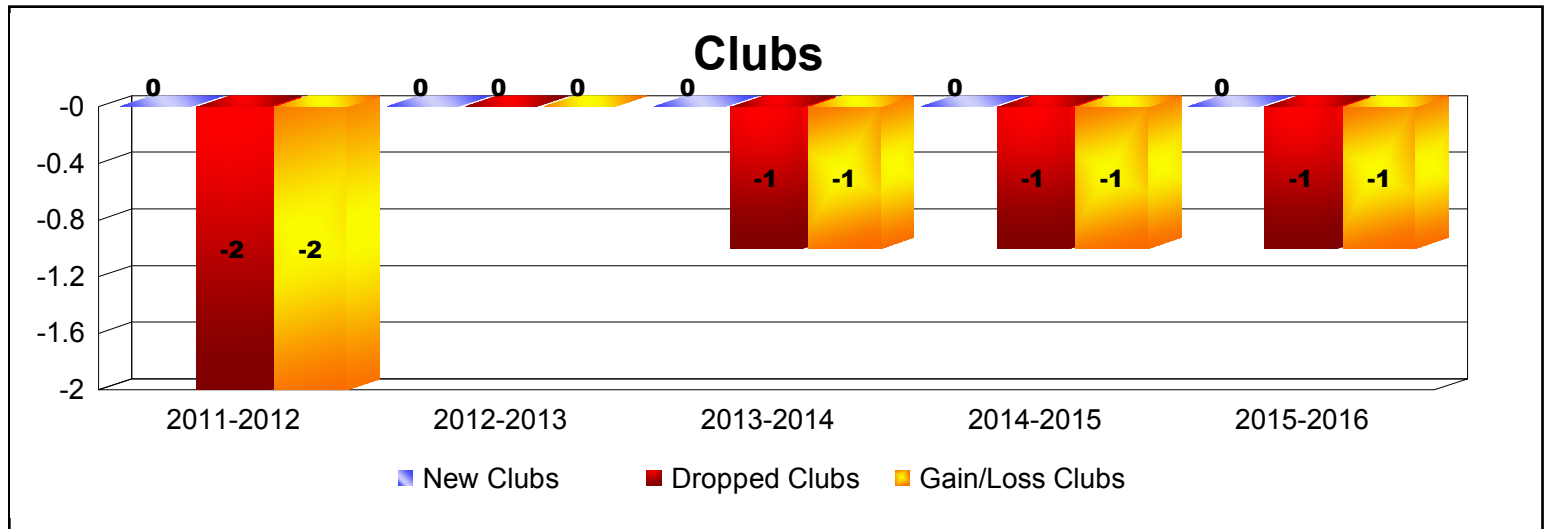

Year	New Clubs	Dropped Clubs	Gain/ Loss Clubs	New Members	Charter Members	Reinstate Members	Transfer Members	Total Member Added	Total Members Dropped	Gain/ Loss Members
2011-2012	0	-2	-2	28	0	1	0	29	-41	-12
2012-2013	0	0	0	23	0	2	0	25	-26	-1
2013-2014	0	-1	-1	16	3	43	1	63	-83	-20
2014-2015	0	-1	-1	16	2	70	1	89	-102	-13
2015-2016	0	-1	-1	9	0	0	0	9	-34	-25
<b>Average</b>	<b>0</b>	<b>-1</b>	<b>-1</b>	<b>18</b>	<b>1</b>	<b>23</b>	<b>0</b>	<b>43</b>	<b>-57</b>	<b>-14</b>

Year	New Clubs	Dropped Clubs	Gain/ Loss Clubs	New Members	Charter Members	Reinstate Members	Transfer Members	Total Member Added	Total Members Dropped	Gain/ Loss Members
2011-2012	0	-3	-3	158	0	2	1	161	-246	-85
2012-2013	2	-1	1	163	68	3	1	235	-198	37
2013-2014	1	-1	0	166	24	12	1	203	-240	-37
2014-2015	1	-2	-1	135	55	48	2	240	-297	-57
2015-2016	0	0	0	115	3	10	1	129	-178	-49
<b>Average</b>	<b>1</b>	<b>-1</b>	<b>-1</b>	<b>147</b>	<b>30</b>	<b>15</b>	<b>1</b>	<b>194</b>	<b>-232</b>	<b>-38</b>