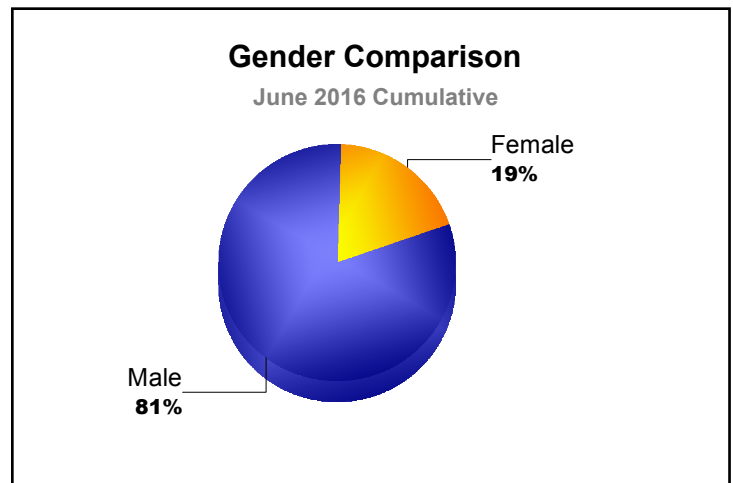

Year	New Clubs	Dropped Clubs	Gain/ Loss Clubs	New Members	Charter Members	Reinstate Members	Transfer Members	Total Member Added	Total Members Dropped	Gain/ Loss Members
2011-2012	0	-2	-2	28	0	1	0	29	-41	-12
2012-2013	0	0	0	23	0	2	0	25	-26	-1
2013-2014	0	-1	-1	16	3	43	1	63	-83	-20
2014-2015	0	-1	-1	16	2	70	1	89	-102	-13
2015-2016	0	-1	-1	9	0	0	0	9	-34	-25
<b>Average</b>	<b>0</b>	<b>-1</b>	<b>-1</b>	<b>18</b>	<b>1</b>	<b>23</b>	<b>0</b>	<b>43</b>	<b>-57</b>	<b>-14</b>