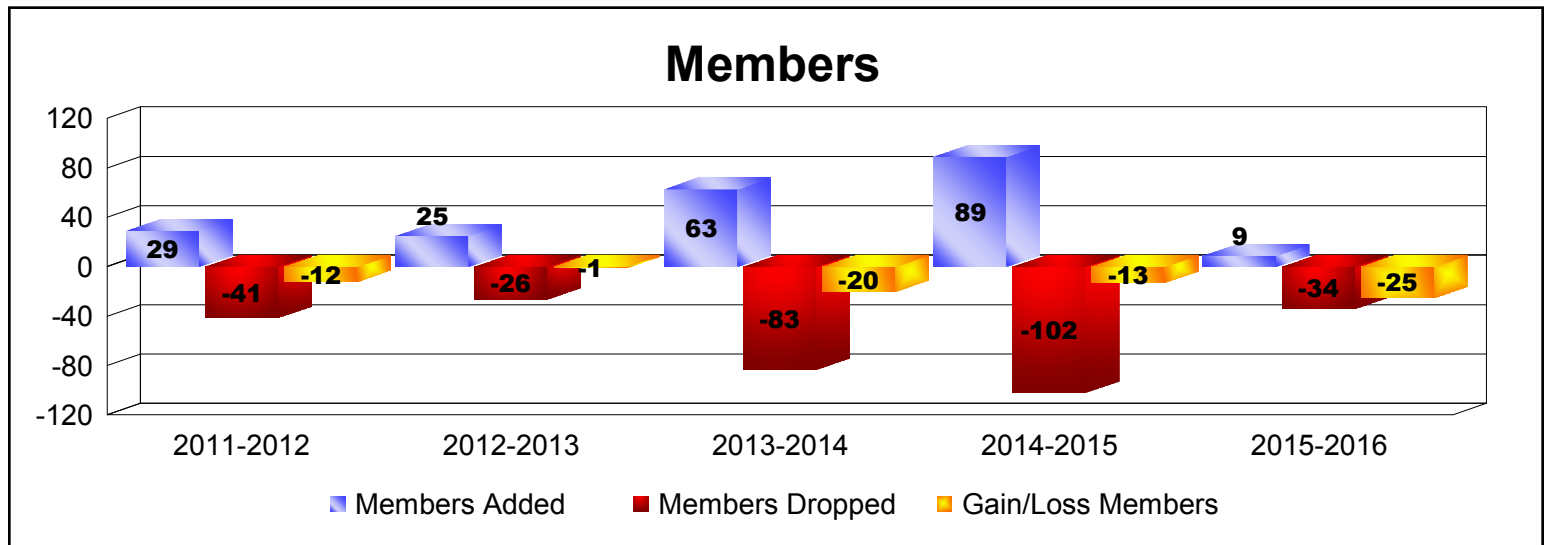

Year	New Clubs	Dropped Clubs	Gain/ Loss Clubs	New Members	Charter Members	Reinstate Members	Transfer Members	Total Member Added	Total Members Dropped	Gain/ Loss Members
2011-2012	0	-2	-2	28	0	1	0	29	-41	-12
2012-2013	0	0	0	23	0	2	0	25	-26	-1
2013-2014	0	-1	-1	16	3	43	1	63	-83	-20
2014-2015	0	-1	-1	16	2	70	1	89	-102	-13
2015-2016	0	-1	-1	9	0	0	0	9	-34	-25
<b>Average</b>	<b>0</b>	<b>-1</b>	<b>-1</b>	<b>18</b>	<b>1</b>	<b>23</b>	<b>0</b>	<b>43</b>	<b>-57</b>	<b>-14</b>

Year	New Clubs	Dropped Clubs	Gain/ Loss Clubs	New Members	Charter Members	Reinstate Members	Transfer Members	Total Member Added	Total Members Dropped	Gain/ Loss Members
2011-2012	0	-3	-3	158	0	2	1	161	-246	-85
2012-2013	2	-1	1	163	68	3	1	235	-198	37
2013-2014	1	-1	0	166	24	12	1	203	-240	-37
2014-2015	1	-2	-1	135	55	48	2	240	-297	-57
2015-2016	0	0	0	115	3	10	1	129	-178	-49
<b>Average</b>	<b>1</b>	<b>-1</b>	<b>-1</b>	<b>147</b>	<b>30</b>	<b>15</b>	<b>1</b>	<b>194</b>	<b>-232</b>	<b>-38</b>